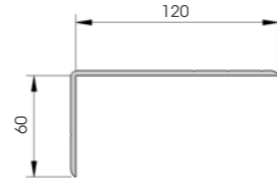

SH 40

Length **4.000 mm**
Packing **32 pz / box**
Colour **E**