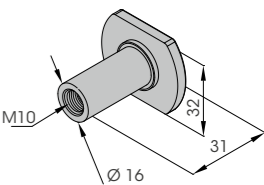

DAD 12

Packing **1.000 pz / box**
Colour **White**