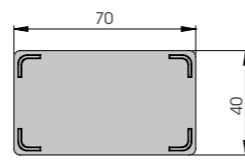

MC 50

Length **4.000 mm**
Packing **20 pz / box**
Colour **E**