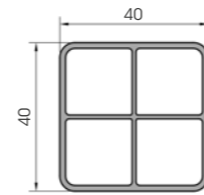

AC 70

Breaking resistance for meter 5000 Kg

*

Length **4.000 mm**
Packing **2 pz / bundle**
Colour **E**