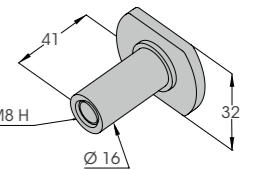

M 10 SI

Medium breaking resistance 2.099 Kg

*

STEEL INSERT

Packing **300 pz / box**
Colour **E F**