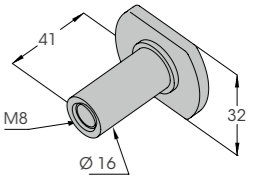

M 8H

M 10H

M 12H

Packing **300 pz / box**
Colour **E F**