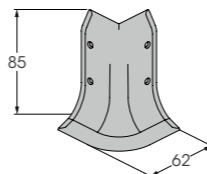

Material **plastic**
 Length **4.000 mm**
 Packing **10 pz / bag**

CPT 100

Packing **40 pz / box**
 Colour **B E F**

PL 85 R

Length **4.000 mm**
 Packing **14 pz / box**
 Colour **E F**

PL2I 85 with holes
PL2I 85 NH without holes

To install with TS5

Packing **50 pz / box**
 Colour **E F**

PL3I 85 with holes
PL3I 85 NH without holes

To install with TS5

Packing **50 pz / box**
 Colour **E F**

PL2E 85 with holes
PL2E 85 NH without holes

To install with TS5

Packing **50 pz / box**
 Colour **E F**

PLTDX 85 with holes
PLTSX 85 with holes
PLTDX 85 NH without holes
PLTSX 85 NH without holes
 To install with TS5

Packing **100 pz / box**
 Colour **E F**