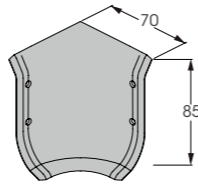

CSP with holes
CSA

Material **CSP plastic**
CSA aluminium
 Length **4.000 mm**
 Packing **CSP**
25 pz / box
CSA
25 pz / bundle

CP 100

Length **4.000 mm**
 Packing **10 pz / box**
 Colour **B E F M**

CPF 100

Material **plastic**
 Length **4.000 mm**
 Packing **10 pz / bag**

CPT 100

Packing **40 pz / box**
 Colour **B E F**

PL 85 R

Length **4.000 mm**
 Packing **14 pz / box**
 Colour **E F**

PL2I 85 with holes
PL2I 85 NH without holes

To install with TS5

Packing **50 pz / box**
 Colour **E F**

PL3I 85 with holes
PL3I 85 NH without holes

To install with TS5

Packing **50 pz / box**
 Colour **E F**

PL2E 85 with holes
PL2E 85 NH without holes