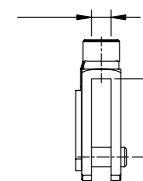

STEEL
INSERT

PLASTIC
COATING

Packing **75 pz / box**
Colour **E**

SJ8

SJ10

SJ12

Material **galvanized steel**
Packing **50 pz / box**

* Loading tests available on request